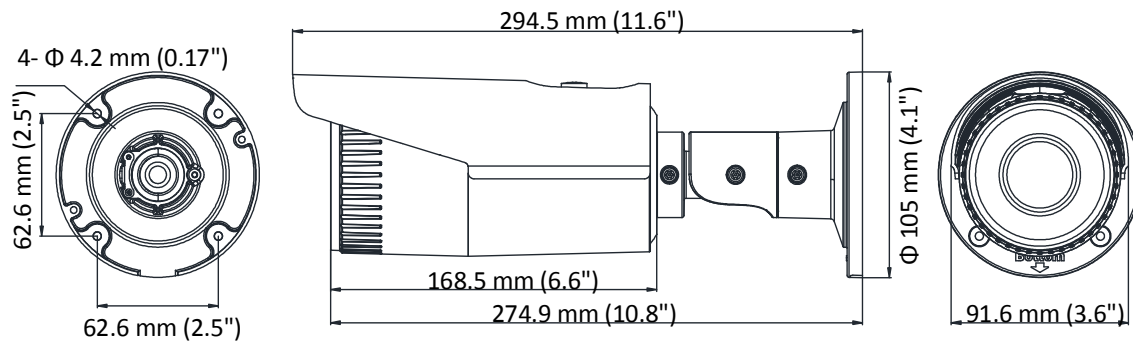

Available Models

DS-2CD1621FWD-I (Z)

Dimension